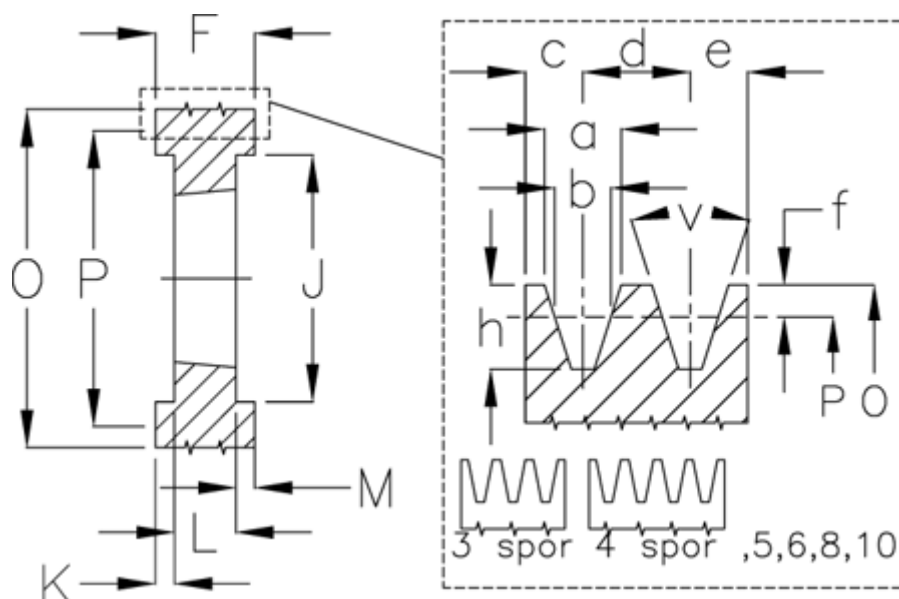

Article number: 604113015008

Description: V-belt pulley SPZ 150/8 TL2517

Measures

a	= 9.7	For bush	= 2517	O	= 154.0
b	= 8.5	h	= 11.0	P	= 150
Bush ζ max	= 60	J	= 121	Type	= SPZ
c	= 8.0	K	= 27,5	v	= 38 degrees
d	= 12.0	L	= 45		
e	= 8.0	m	= 27.5		
f	= 2.0	N	= -		
F	= 100	Number of ribs	= 8		